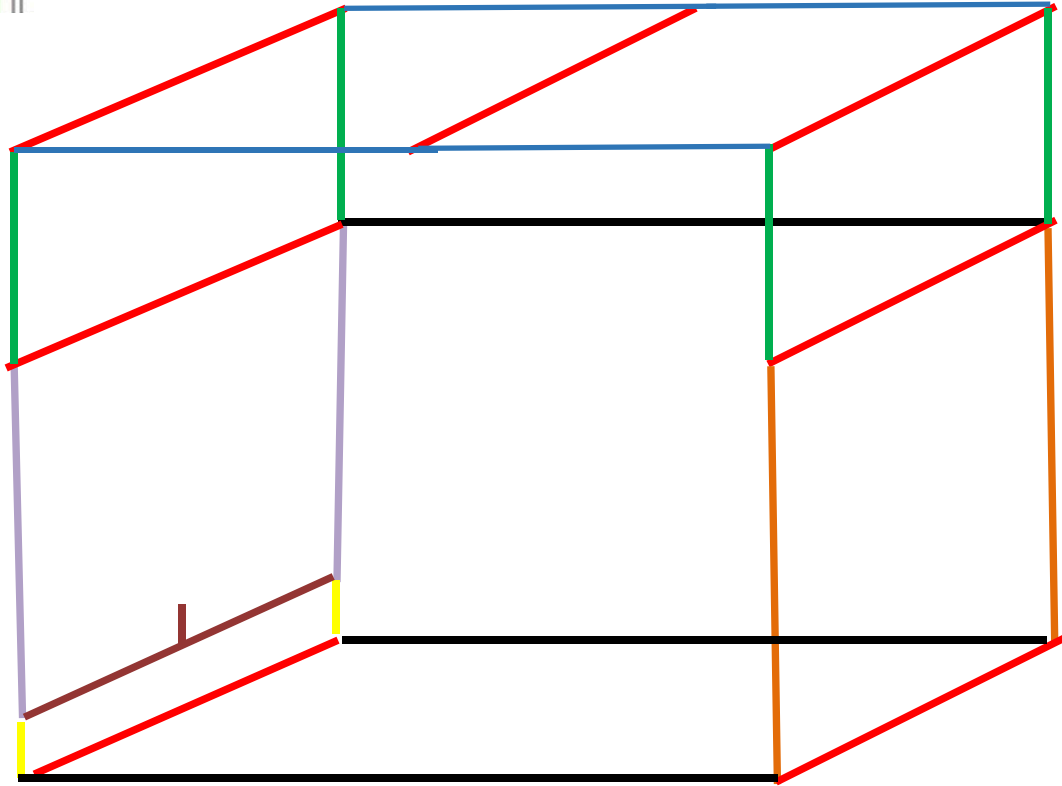

Cottage Glide-Arium™ Mesh Enclosure Frame

- (3) - A
 - (7) - B
 - (4) - C (2) with optional wheel mount
 - (4) - D
 - (4) - E
 - (2) - F with optional wheel mount
 - (2) - G with optional wheel mount
- (4) 3-ways (2) 4-ways (4) Tees

Your frame was tested to ensure a quality fit to your screen prior to shipping. A rubber mallet was used to obtain a snug fit between the pipe and the connectors. DO NOT force the mesh onto the frame. Doing so will result in ripped seams as this material does not stretch or give at all. If the mesh does not go onto the frame, the frame was not assembled properly.